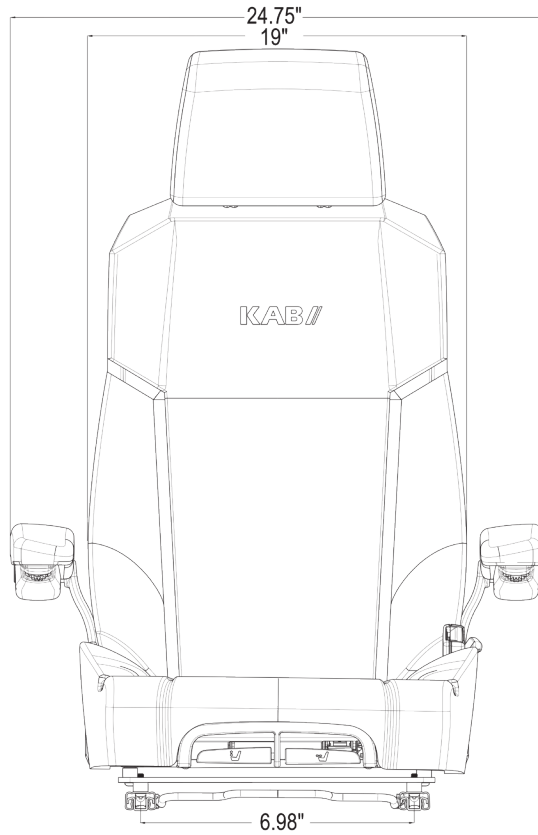

Uni Pro™ - KM 1041 Seat Top

Front View

Side Left View