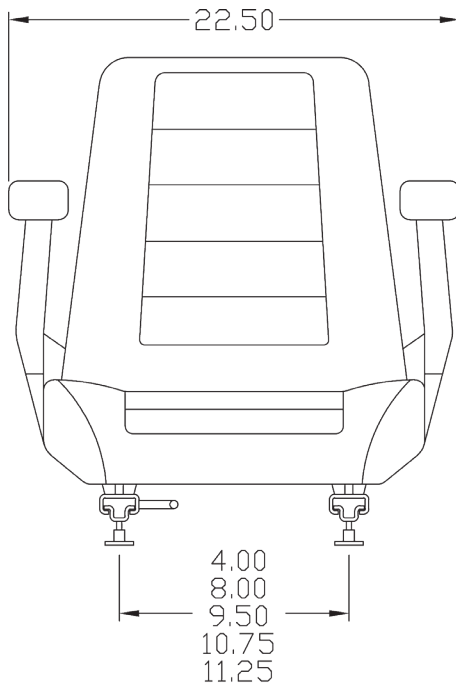

APPLICATIONS

Light Construction

Forklifts

Forklifts and Material Handling Equipment

Mounting Patterns Include (W x L) 4", 8", 9.5", 10.75" or 11.25" x 11"

Brose® Sweeper: RJ350

Dynapac® Rollers: CC121, CC122

OPTIONS

- 7911 Lap Belt
- 7925 45.5" Retractable Seat Belt
- 8443 47" Retractable Seat Belt with Switch
- 8590 51.5" Orange Retractable Seat Belt

FRONT VIEW

SIDE VIEW