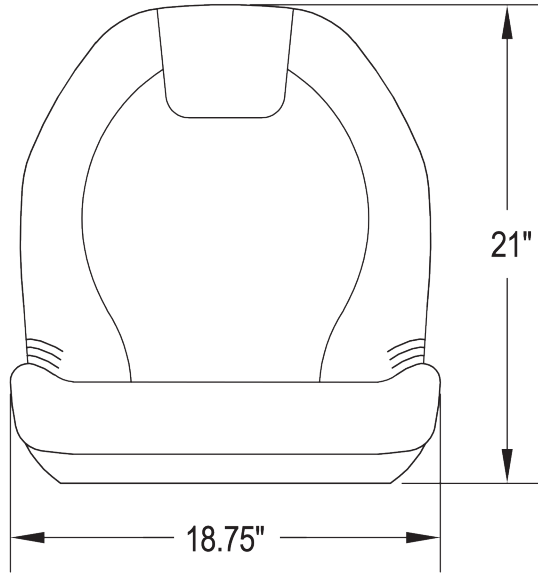

Uni Pro™ - KM 127 Bucket Seat

Front View

Left Side View

Bottom View

7.5" x 3"

7.875" x 7.875"

8" x 11.5"

8.82" x

9.08" x

24 x 5/16"-18 UNC

11.25" x 10.5"

11.25" x 11.5"

11.25" x 11.5"

11.25" x 12.5"