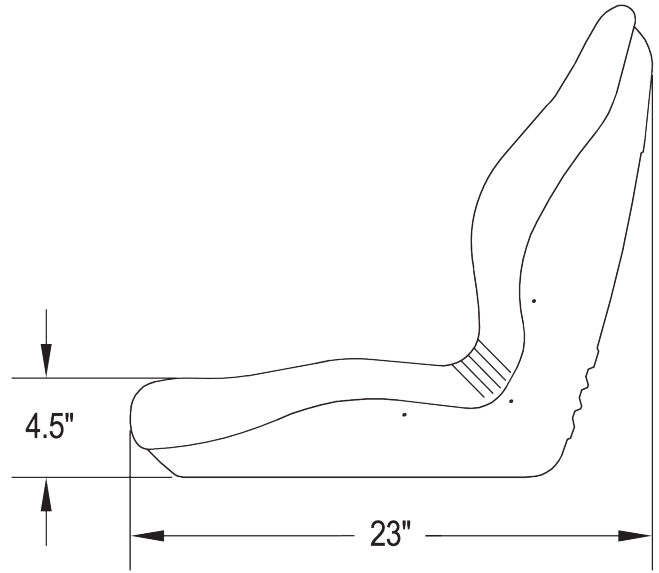

Uni Pro™ - KM 127 Bucket Seat

Front View

Left Side View

Bottom View

7.5" x 3"

7.875" x 7.875"

8" x 11.5"

8.82" x

9.08" x

24 x 5/16"-18 UNC

11.25" x 10.5"

11.25" x 11.5"

11.25" x 11.5"

11.25" x 12.5"