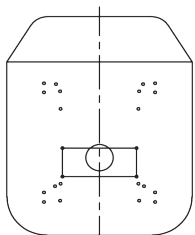

Uni Pro™ - KM 127 Bucket Seat

Front View

Left Side View

Bottom View

7.5" x 3"

7.875" x 7.875"

8" x 11.5"

8.82" x

9.08" x

24 x 5/16"-18 UNC

11.25" x 10.5"

11.25" x 11.5"

11.25" x 11.5"

11.25" x 12.5"