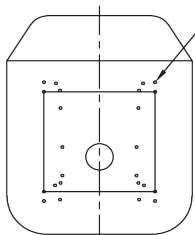

Uni Pro™ - KM 127 Bucket Seat

Front View

Left Side View

Bottom View

7.5" x 3"

7.875" x 7.875"

8" x 11.5"

8.82" x

9.08" x

24 x 5/16"-18 UNC

11.25" x 10.5"

11.25" x 11.5"

11.25" x 11.5"

11.25" x 12.5"